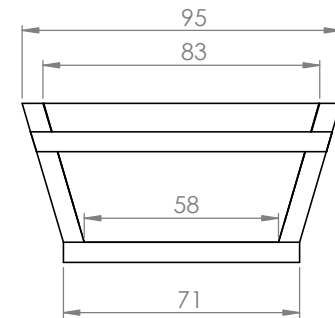

# London Good Delivery Bar (400 troy ounce) Ingot Mold

use 1/4" or 6mm steel  
units: mm  
[www.pcbisolation.com](http://www.pcbisolation.com)

SHEET 1 OF 2

A4