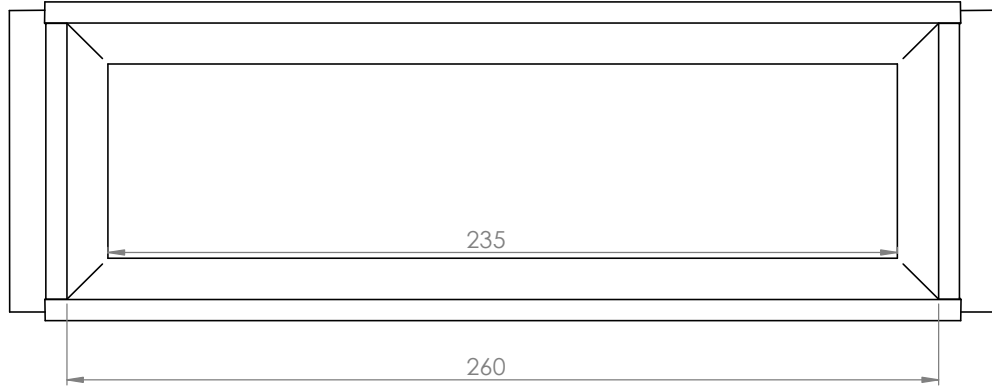

# London Good Delivery Bar (400 troy ounce) Ingot Mold

use 1/4" or 6mm steel  
units: mm  
[www.pcbisolation.com](http://www.pcbisolation.com)

SHEET 1 OF 2

A4