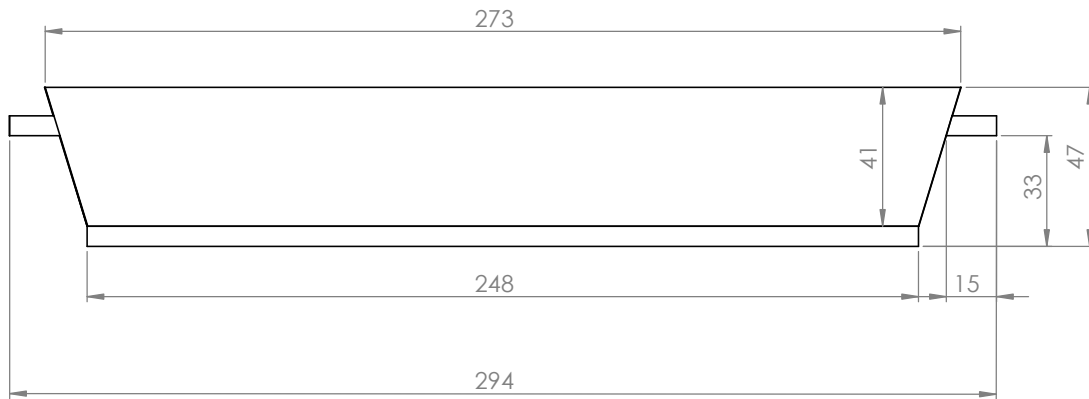

# London Good Delivery Bar (400 troy ounce) Ingot Mold

use 1/4" or 6mm steel  
units: mm  
[www.pcbisolation.com](http://www.pcbisolation.com)

SHEET 1 OF 2

A4